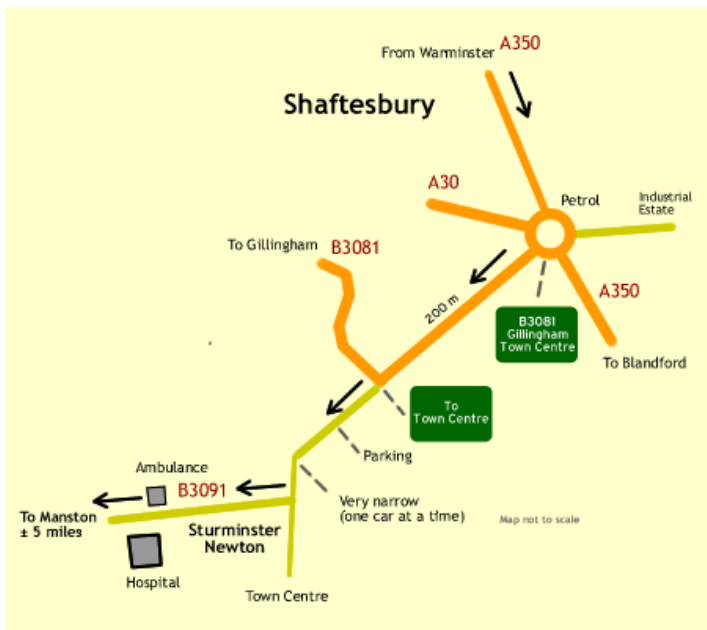

Directions to Manston Guest House

From the South West (Cornwall)

- Take the A303 (towards Andover, Basingstoke, London).
- Turn off on the A350 to Shaftesbury.
- In Shaftesbury at the first round-a-bout take the 3rd exit to "B3081 Gillingham and Town Centre" after 200 meters go **straight on** at the sharp right bend signed to "Town Centre". After the very narrow (one car at a time) section you will see a sign post to the right "B3091 Sturminster Newton". Manston is

about 5 miles. When you see the "Manston" village sign, take the first right on the road to "Todber 1½, East Stour 3, Gillingham 6".

- We are the 3rd house on the right (see the B&B board outside number 2).
- **Please note: the lady in No. 1 Northwood Cottage next door gets very irate when people turn in her drive!!**